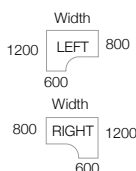

FROM
£278.00

STRAIGHT DESK WITH FIXED PEDESTAL

- Rectangular desks 800mm deep with panel end legs & two cable access ports
- Pedestal can be fitted to left or right hand side

CODE	WIDTH	DEPTH	HEIGHT	PRICE
MP12P2	1200mm	800mm	725mm	£278.00
MP14P2	1400mm	800mm	725mm	£288.00
MP16P2	1600mm	800mm	725mm	£293.00
MP18P2	1800mm	800mm	725mm	£307.00
MP12P3	1200mm	800mm	725mm	£278.00
MP14P3	1400mm	800mm	725mm	£288.00
MP16P3	1600mm	800mm	725mm	£293.00
MP18P3	1800mm	800mm	725mm	£307.00

Please add desktop finish when ordering eg. **MP12P3** in oak = **MP12P3O**