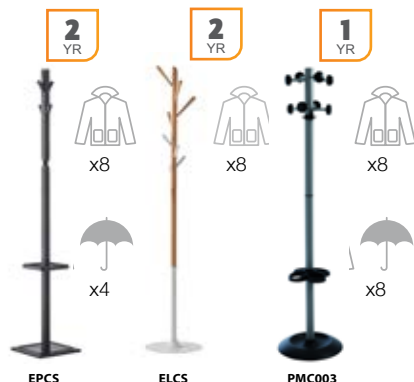

CODE	W	D	H	PRICE
EPCS	320	320	1750	£83.00
ELCS	355	355	1750	£87.00
PMC003	450	450	1730	£70.00

FROM
£83.00